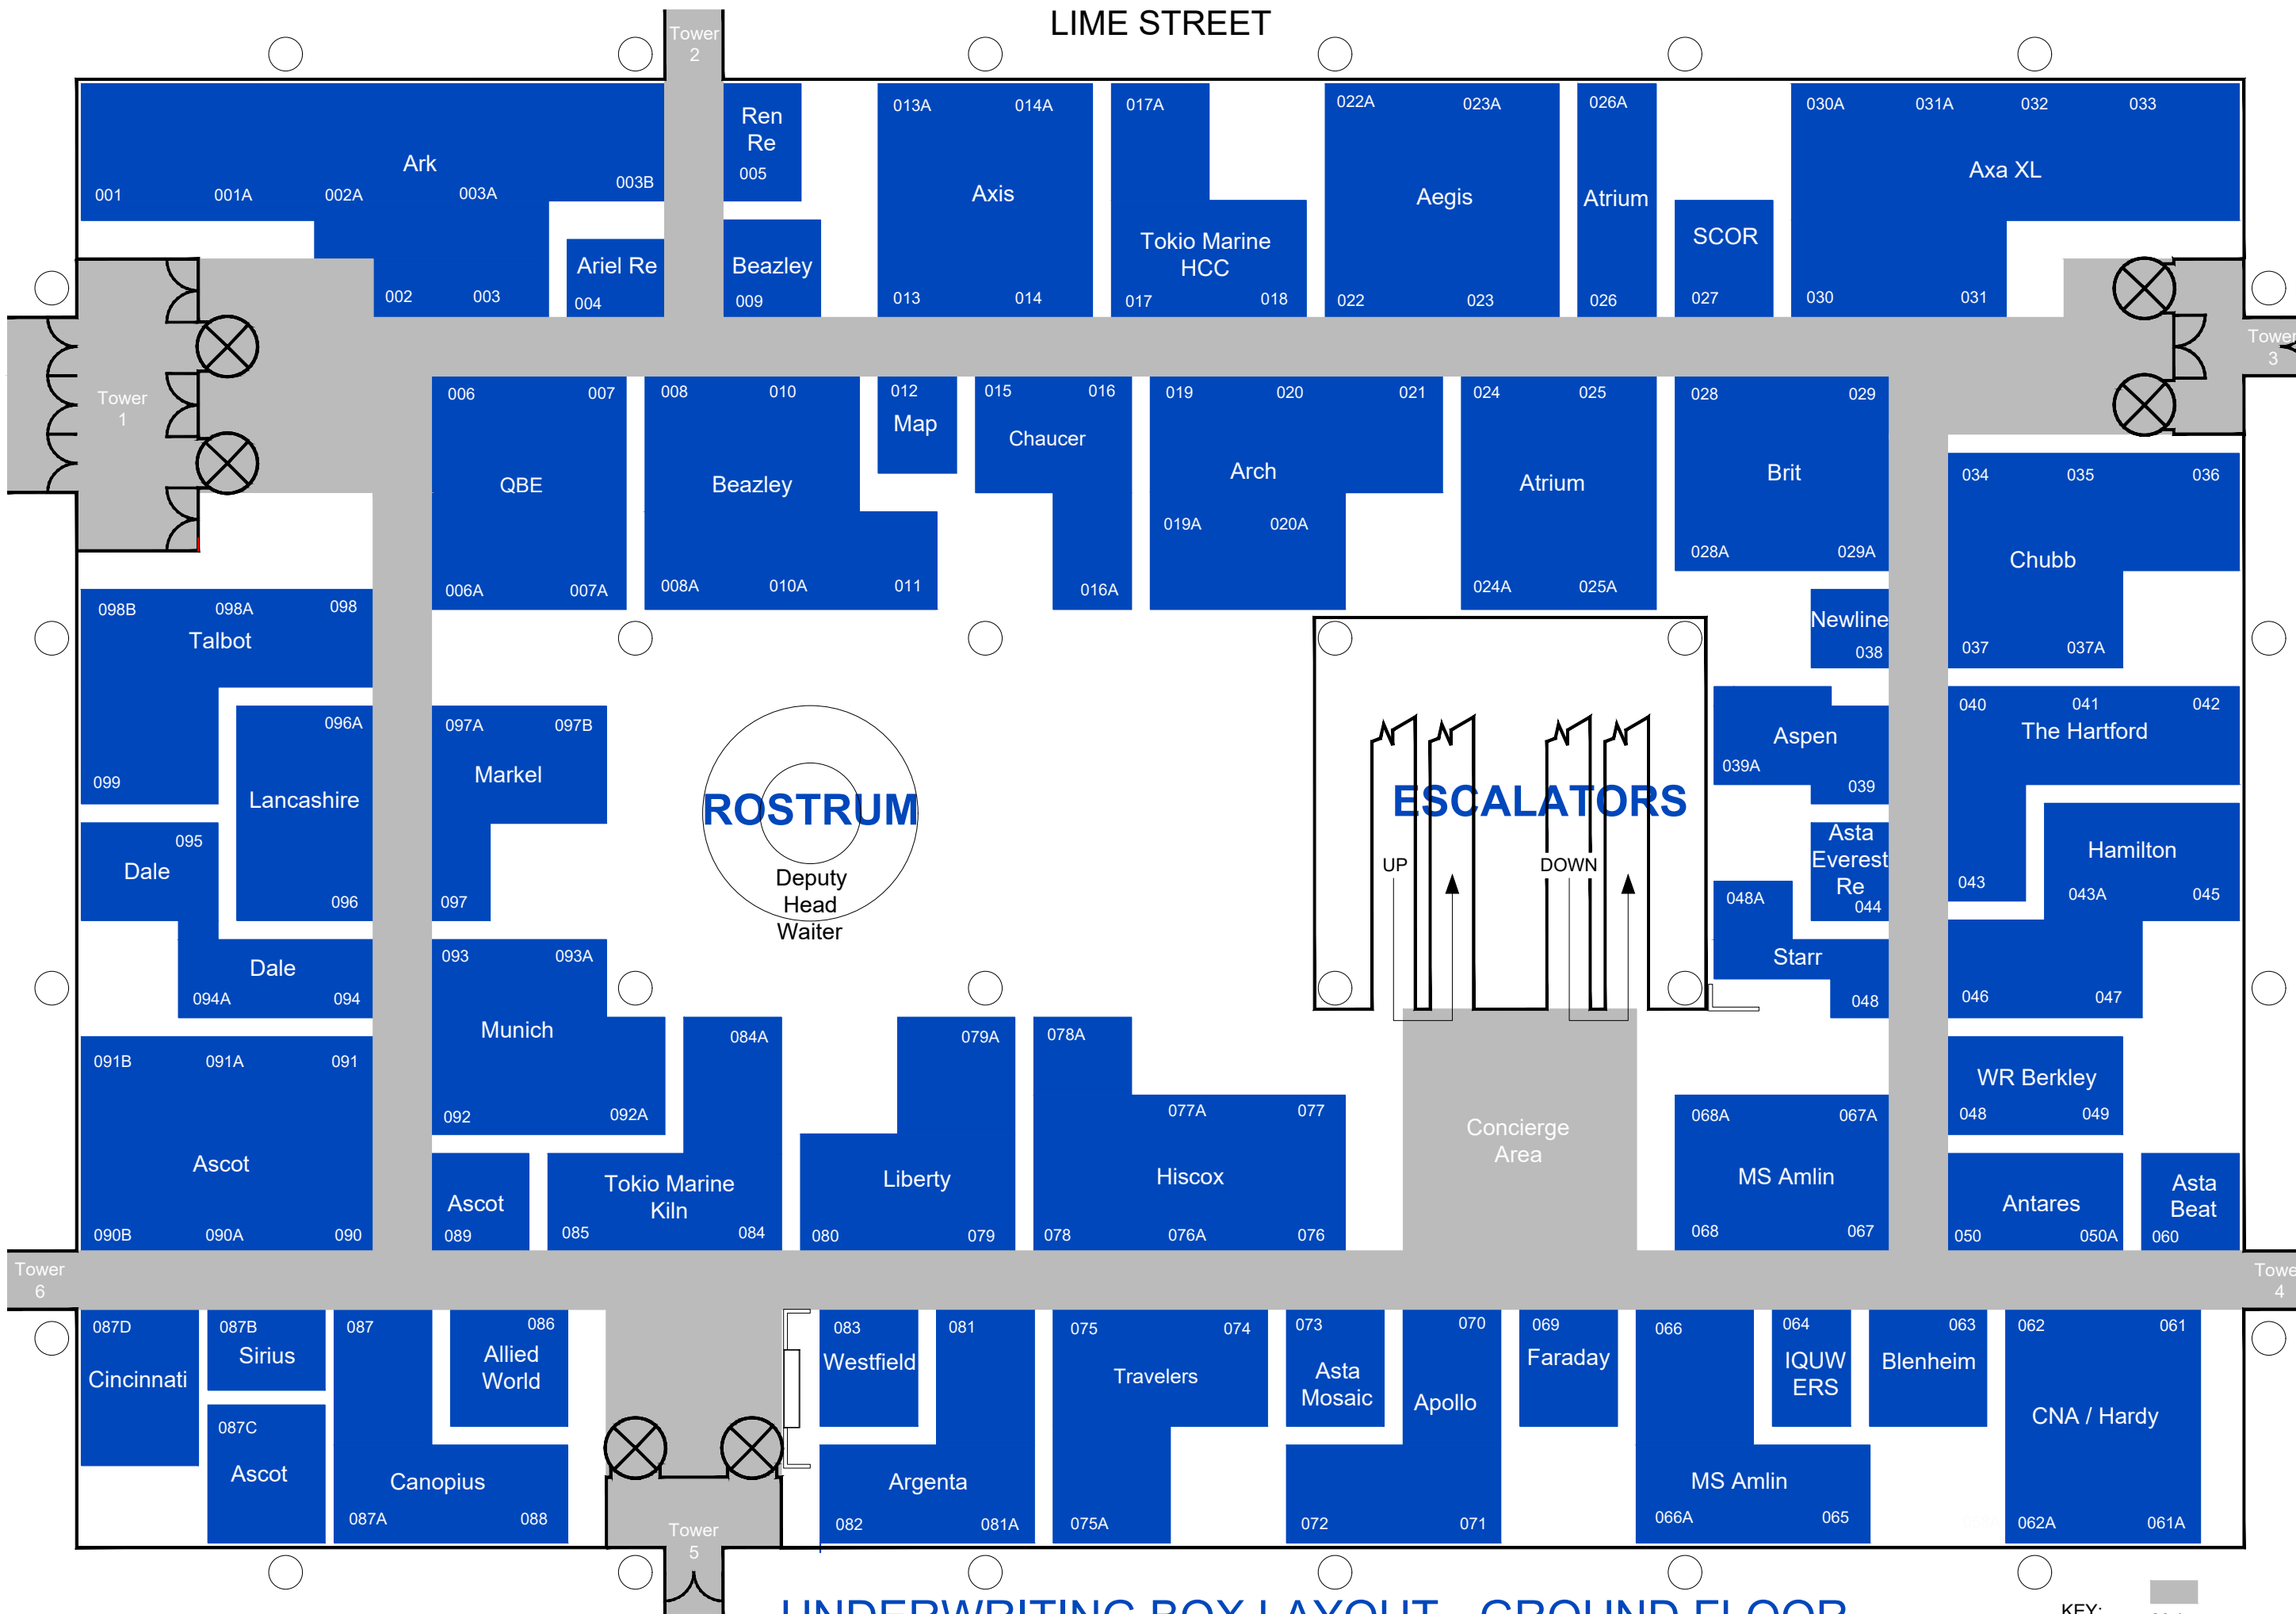

LIME STREET

G

UNDERWRITING BOX LAYOUT - GROUND FLOOR

KEY:  Main Walkway